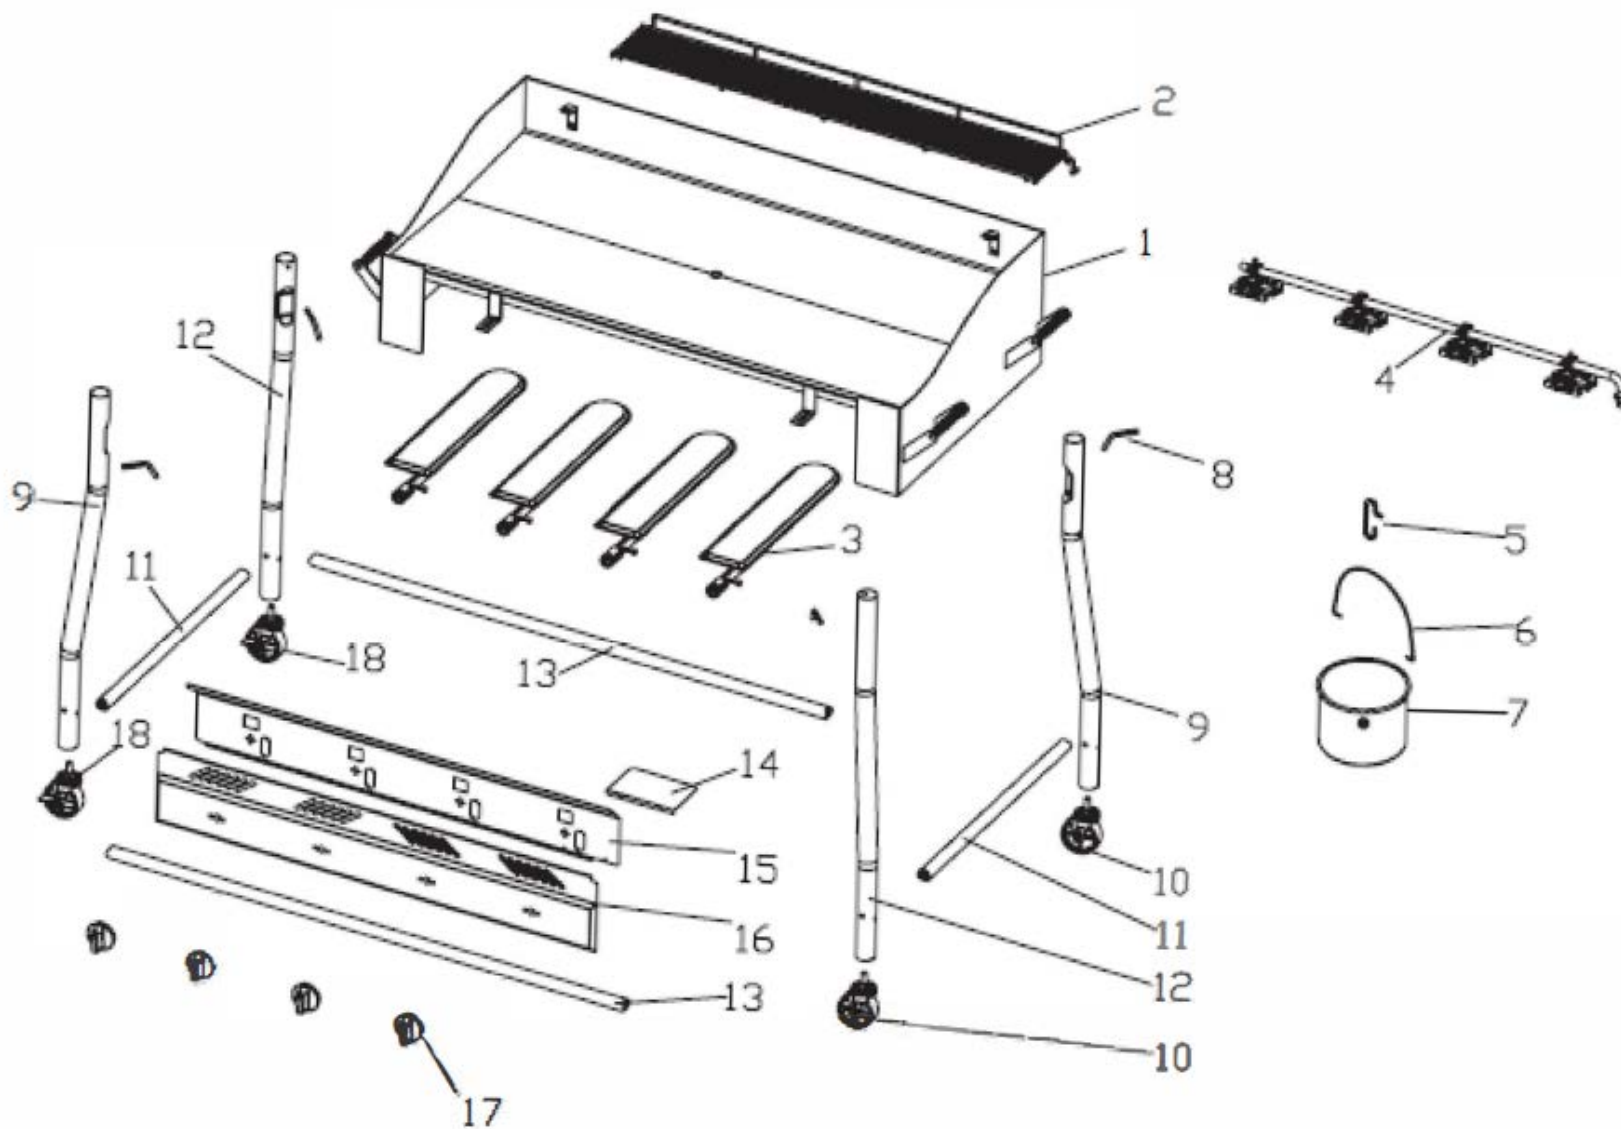

Exploded diagram and spare parts list

For machines with - GL179-02

[Click](#)

For machines with - GL179

[Click](#)

Machine	Explode	Code	Description
GL179 - Buffalo BBQ Griddle	1		Main Body
GL179 - Buffalo BBQ Griddle	2		Warming Rack
GL179 - Buffalo BBQ Griddle	3	AF995	Main Burner
GL179 - Buffalo BBQ Griddle	4	AF996	Main Valve
GL179 - Buffalo BBQ Griddle	5		Hook
GL179 - Buffalo BBQ Griddle	6		Cup Handle
GL179 - Buffalo BBQ Griddle	7		Grease Collection Cup
GL179 - Buffalo BBQ Griddle	8		New Leg Assembly - For GL179-02
GL179 - Buffalo BBQ Griddle	9		
GL179 - Buffalo BBQ Griddle	11		
GL179 - Buffalo BBQ Griddle	12		
GL179 - Buffalo BBQ Griddle	13		
GL179 - Buffalo BBQ Griddle	18	AF998	Braked Castors
GL179 - Buffalo BBQ Griddle	10		Unbraked Castors
GL179 - Buffalo BBQ Griddle	14		Regulator Insulating Panel
GL179 - Buffalo BBQ Griddle	15		Insulating Panel
GL179 - Buffalo BBQ Griddle	16		Front Panel
GL179 - Buffalo BBQ Griddle	17	AF999	Control Knob
GL179 - Buffalo BBQ Griddle	N/A	AF997	Regulator & Pipe Assembly
GL179 - Buffalo BBQ Griddle	N/A		Screw Pack