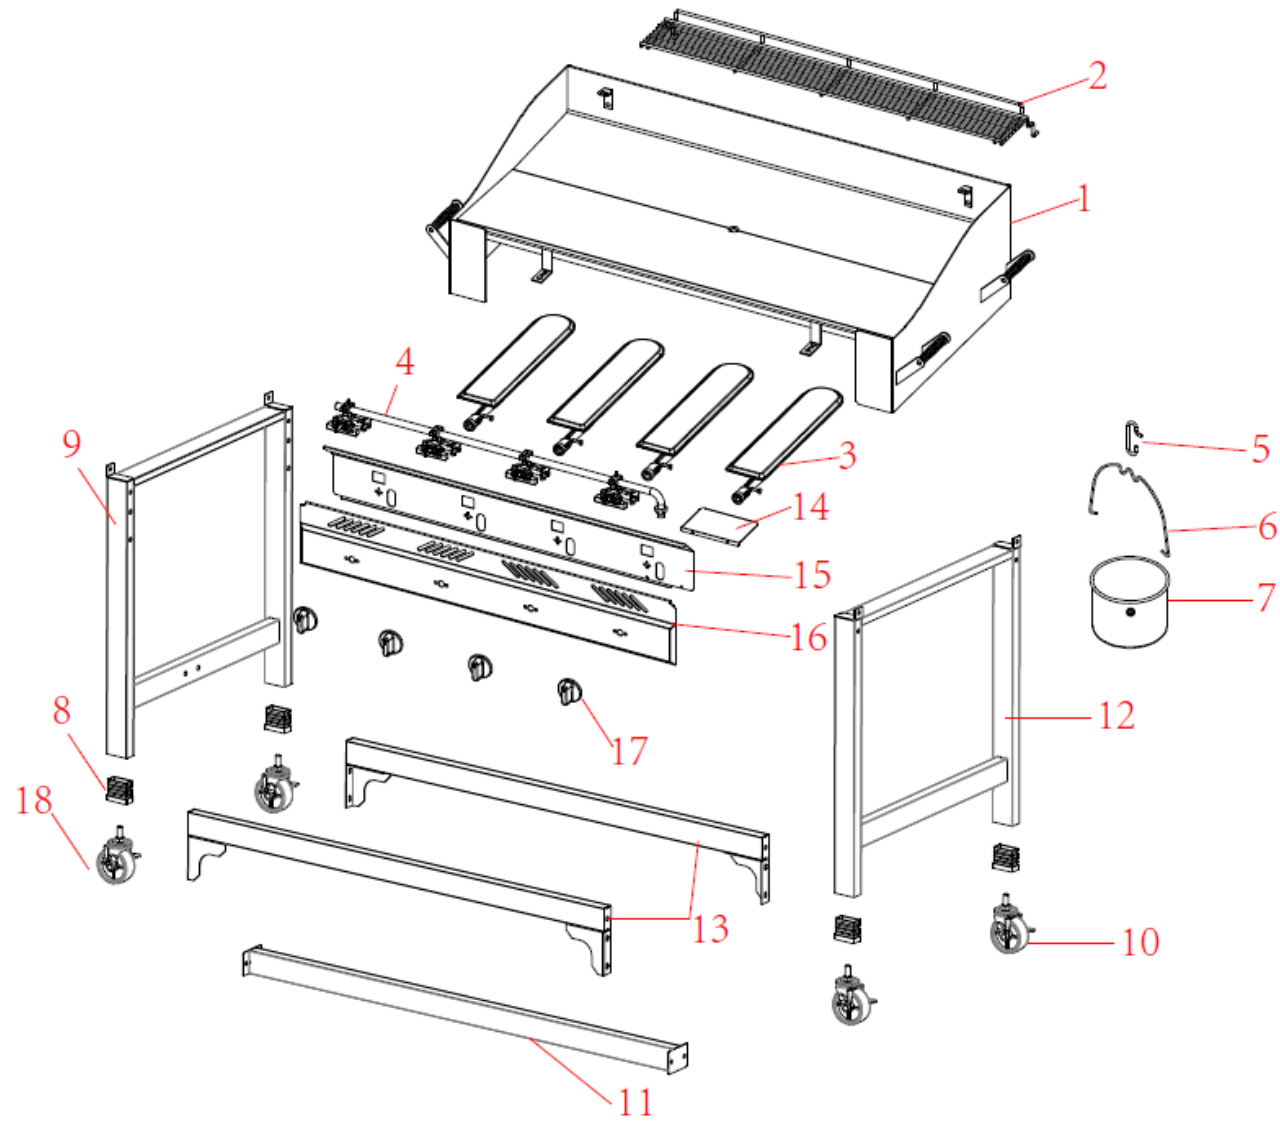

Exploded diagram and spare parts list

For machines with - GL179-02

[Click](#)

For machines with - GL179

[Click](#)

Machine	Explode	Code	Description
GL179 - Buffalo BBQ Griddle	1		Main Body
GL179 - Buffalo BBQ Griddle	2		Warming Rack
GL179 - Buffalo BBQ Griddle	3	AF995	Main Burner
GL179 - Buffalo BBQ Griddle	4	AF996	Main Valve
GL179 - Buffalo BBQ Griddle	5		Hook
GL179 - Buffalo BBQ Griddle	6		Cup Handle
GL179 - Buffalo BBQ Griddle	7		Grease Collection Cup
GL179 - Buffalo BBQ Griddle	8		New Leg Assembly - For GL179-02
GL179 - Buffalo BBQ Griddle	9		
GL179 - Buffalo BBQ Griddle	11		
GL179 - Buffalo BBQ Griddle	12		
GL179 - Buffalo BBQ Griddle	13		
GL179 - Buffalo BBQ Griddle	18	AF998	Braked Castors
GL179 - Buffalo BBQ Griddle	10		Unbraked Castors
GL179 - Buffalo BBQ Griddle	14		Regulator Insulating Panel
GL179 - Buffalo BBQ Griddle	15		Insulating Panel
GL179 - Buffalo BBQ Griddle	16		Front Panel
GL179 - Buffalo BBQ Griddle	17	AF999	Control Knob
GL179 - Buffalo BBQ Griddle	N/A	AF997	Regulator & Pipe Assembly
GL179 - Buffalo BBQ Griddle	N/A		Screw Pack